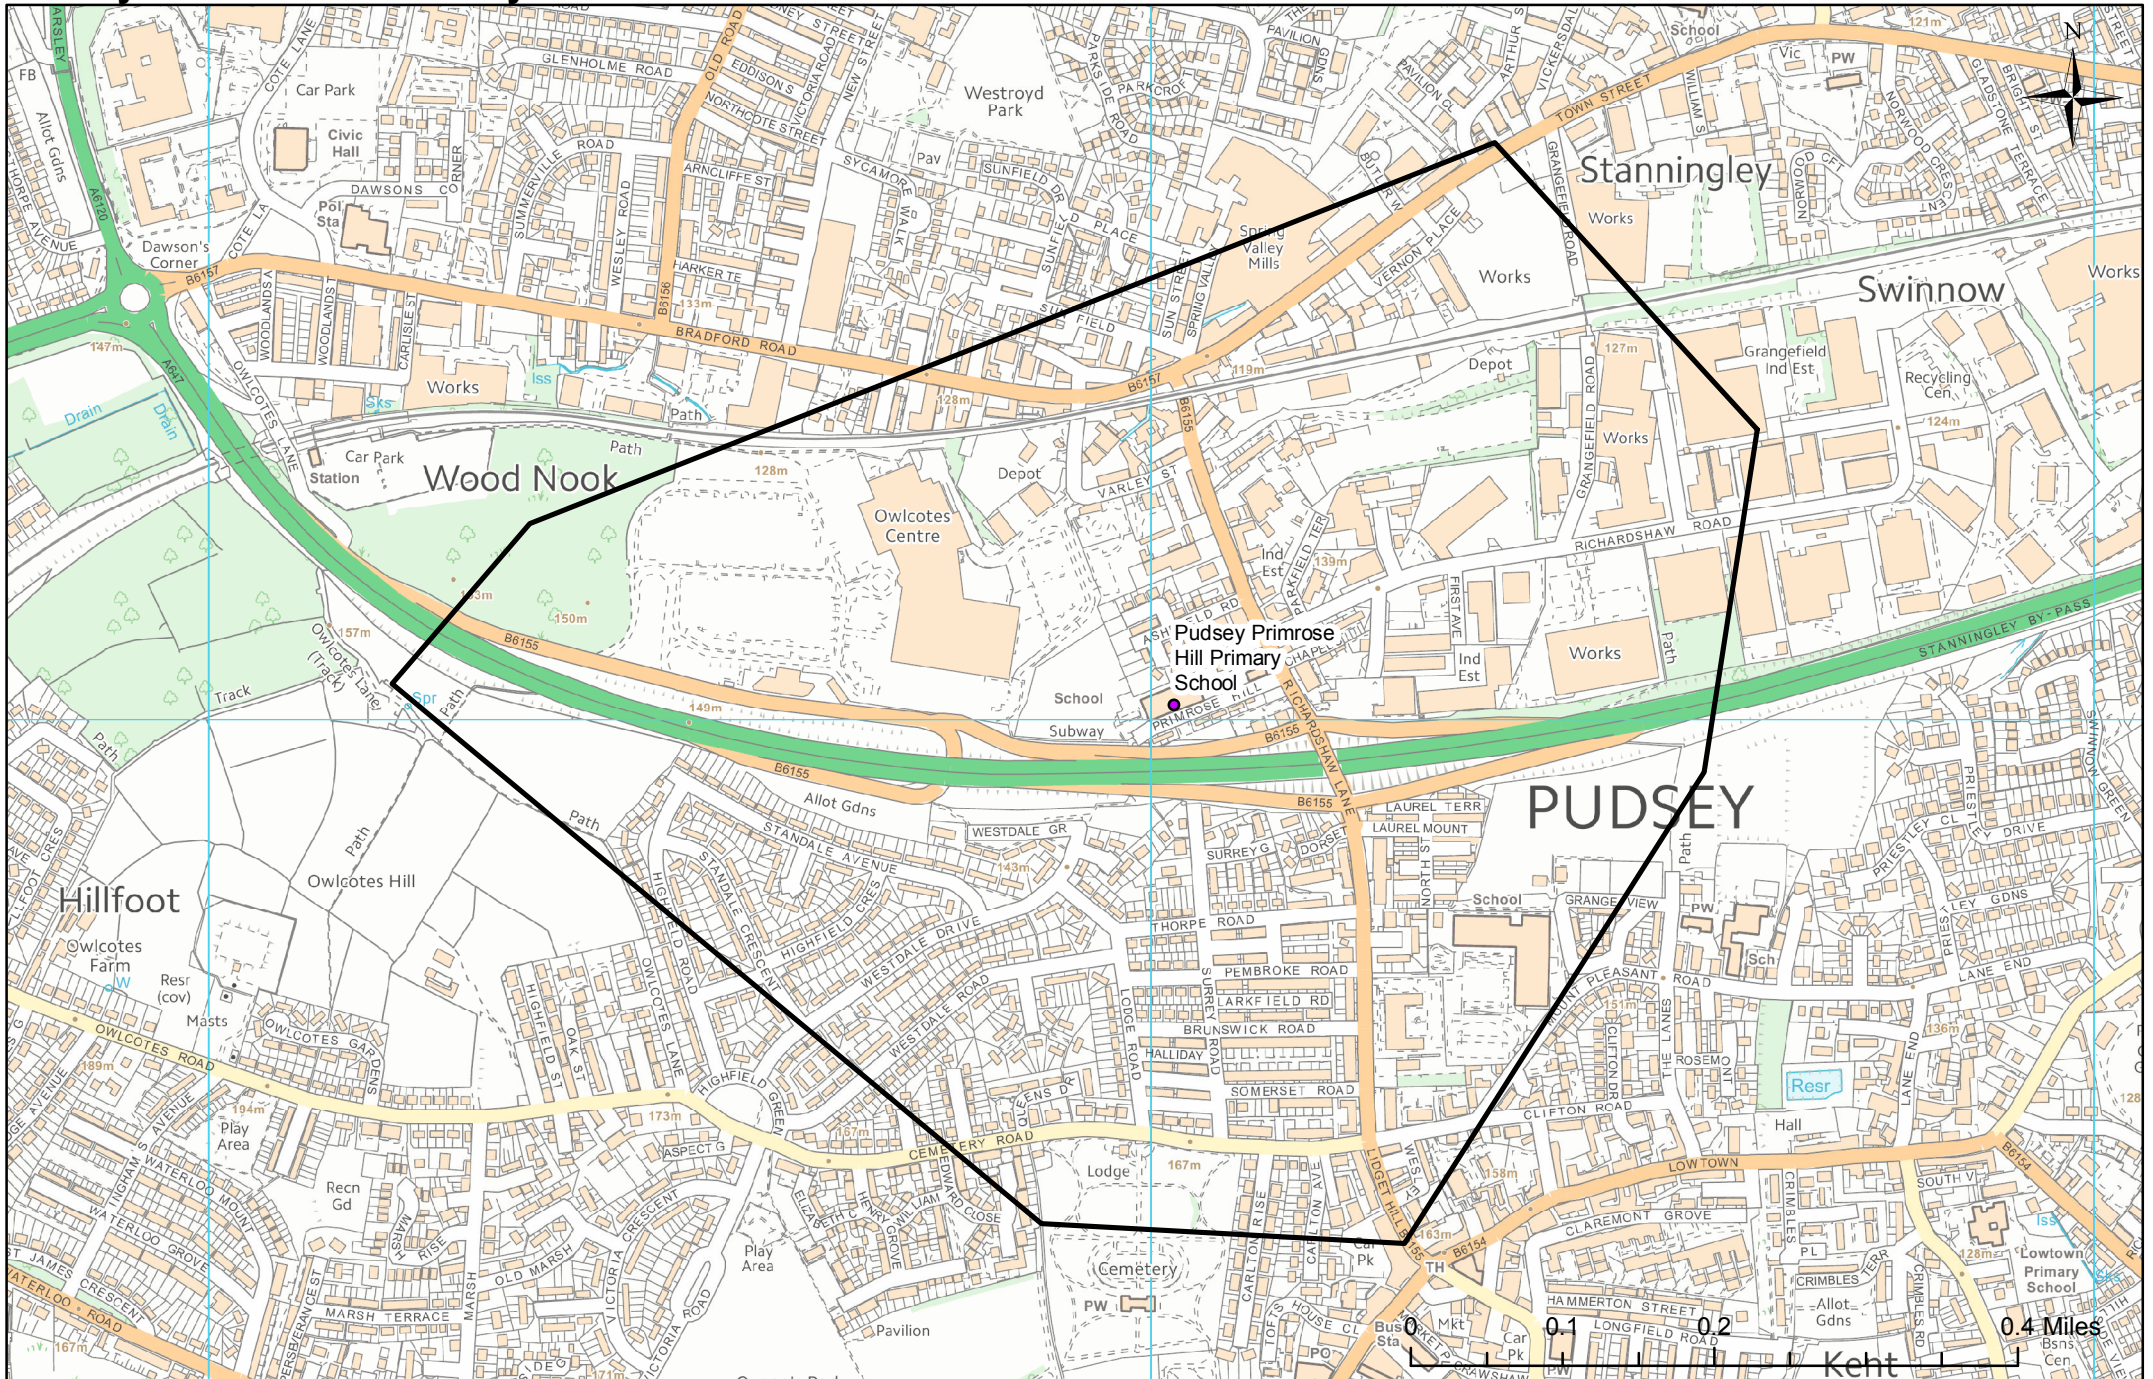

# Pudsey Primrose Hill Primary School

© Crown Copyright. Leeds City Council - 100019567 (2019)

This map produced by the Children's Performance Service, Children's Services, Leeds City Council.

Produced: 07/10/2019

Filepath: U:\CHILDRENS PERFORMANCE SERVICES\Work\Sufficiency & Demographics\School Org\Requests\2019

**Legend**

- School
- Catchment Area